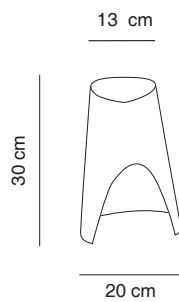

ALMAlight
Barcelona

ALMAlight
Barcelona

Suit Led

Design by Oriol Llahona

Estructura solid surface
Structure solid surface

Lámpara no incluida. Con regulador
Lamp not included. With dimmer

2920/011 blanco **white**